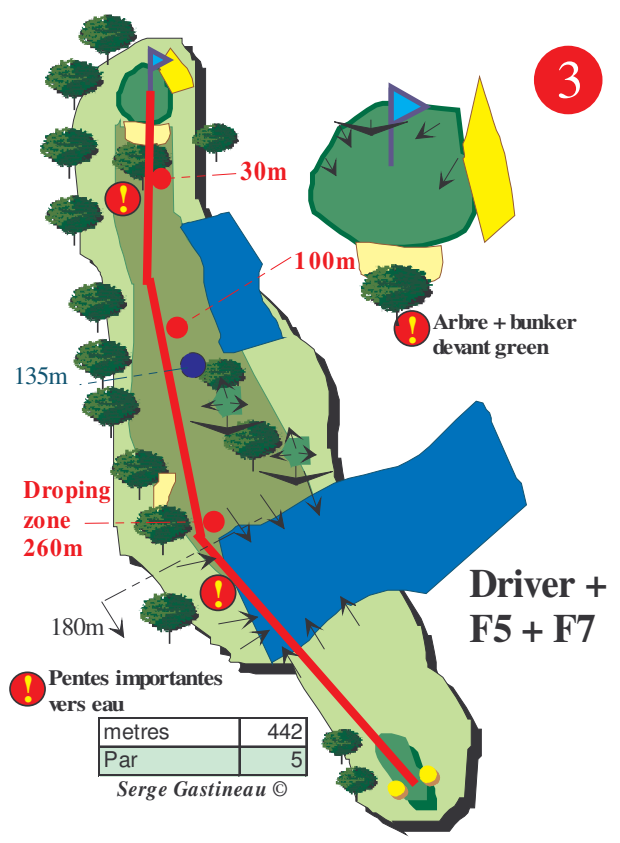

Rueil

1

Fer 4

| | |
|--------|-----|
| metres | 162 |
| Par | 3 |

Serge Gastineau ©

2

Driver + SW

| | |
|--------|-----|
| metres | 253 |
| Par | 4 |

Serge Gastineau ©

3

Driver + F5 + F7

| | |
|--------|-----|
| metres | 442 |
| Par | 5 |

Serge Gastineau ©

4

Driver + PW

| | |
|--------|-----|
| metres | 293 |
| Par | 4 |