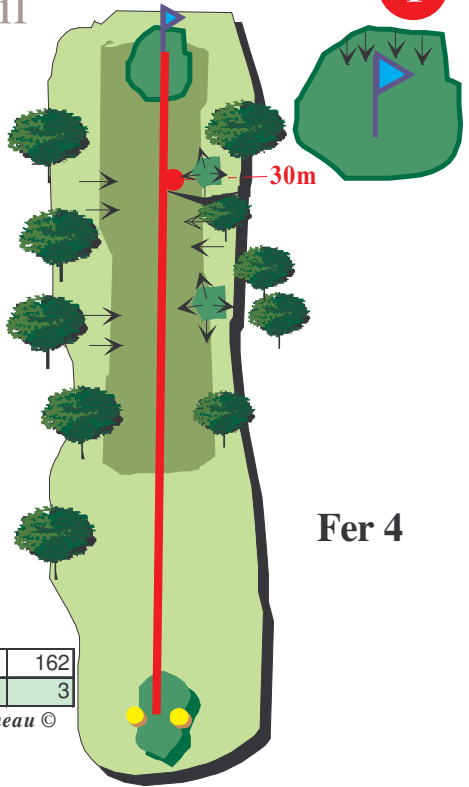

Rueil

1

Fer 4

| | |
|--------|-----|
| metres | 162 |
| Par | 3 |

Serge Gastineau ©

2

Driver + SW

| | |
|--------|-----|
| metres | 253 |
| Par | 4 |

Serge Gastineau ©

3

Driver + F5 + F7

| | |
|--------|-----|
| metres | 442 |
| Par | 5 |

Serge Gastineau ©

4

Driver + PW

| | |
|--------|-----|
| metres | 293 |
| Par | 4 |