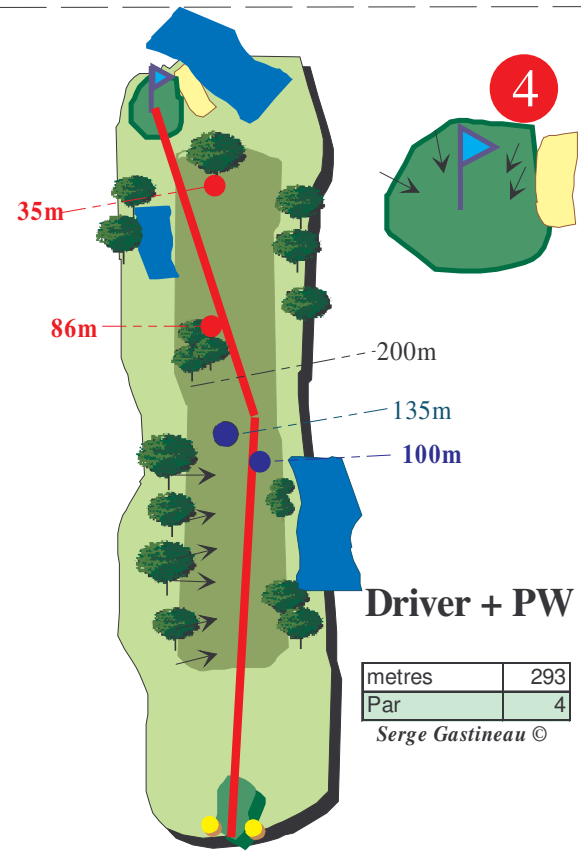

Rueil

1

Fer 4

| | |
|--------|-----|
| metres | 162 |
| Par | 3 |

Serge Gastineau ©

2

Driver + SW

| | |
|--------|-----|
| metres | 253 |
| Par | 4 |

Serge Gastineau ©

3

Driver + F5 + F7

| | |
|--------|-----|
| metres | 442 |
| Par | 5 |

Serge Gastineau ©

4

Driver + PW

| | |
|--------|-----|
| metres | 293 |
| Par | 4 |