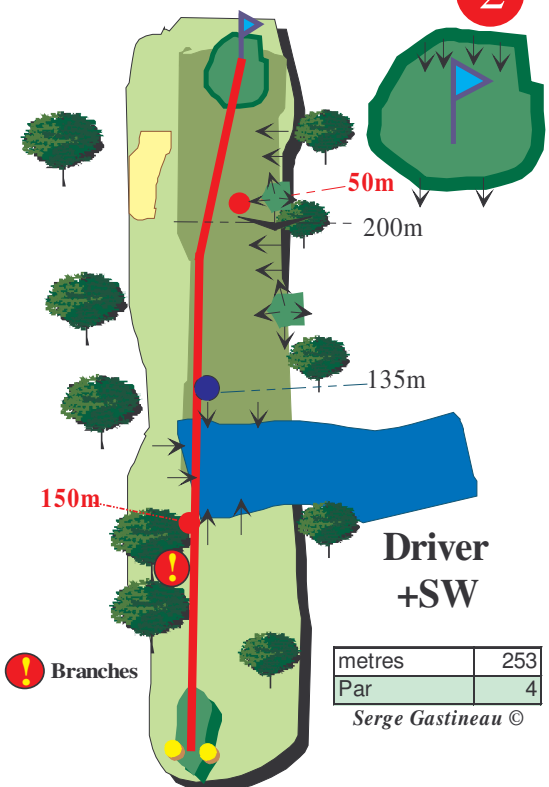

Rueil

1

Fer 4

| | |
|--------|-----|
| metres | 162 |
| Par | 3 |

Serge Gastineau ©

2

Driver + SW

| | |
|--------|-----|
| metres | 253 |
| Par | 4 |

Serge Gastineau ©

3

Driver + F5 + F7

| | |
|--------|-----|
| metres | 442 |
| Par | 5 |

Serge Gastineau ©

4

Driver + PW

| | |
|--------|-----|
| metres | 293 |
| Par | 4 |